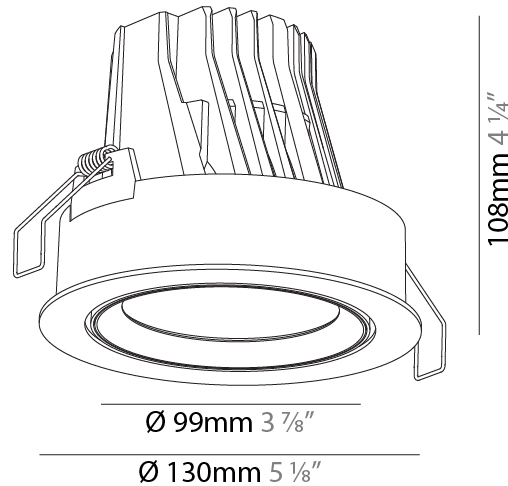

GENERAL

Series: Mechaniq Round
Brand: Prolicht
Division: Architectural
Mounting Type: Recessed
Mounting Location: Ceiling
Subcategory: Downlight

PHYSICAL

Shape: Round
Diameter (mm): 130
Diameter (in): 5 1/8
Height (mm): 108
Height (in): 4 1/4
Ceiling Thickness (mm): 10 / 12.5 / 15
Ceiling Thickness (in): 3/8 or 1/2 or 9/16
Min. Recessing Depth (mm): 130
Min. Recessing Depth (in): 5 1/8
Light Distribution: Adjustable / Downlight
Weight (kg): 0.707
Weight (lbs): 1.56
Fixture Finish: SSR / BKV / CWI / CRY / HAB / UFT / ITA / RUA / FTG / MYG / LOD / PUS / FRO / FUP / KIA / POP / BLS / SPG / MEY / GOH / GUM / CHC / COM / ABZ / JAG / OBR / MOS / ROR
Fixture Material: Aluminum Die Cast
Cut-out Measurements: 120mm / 4 3/4"

ELECTRICAL

Lamp Type: LED (Zhaga Standard)
Input Wattage (W): 28.6
Total Output Wattage (W): 26
Dimming: Tri-Mode (Non-Dimming and Phase Dimming (120Vac only) and 0-10V Dimming)
Driver Included: No
Driver Location: Recessed Housing
Driver Type: Constant Current - Universal
Driver Class: Class 2
Housing: See components
Input Voltage (V): 120 - 277
Constant Current (MA): 700

LED

Number of LEDs: 1
Color Temperature (°K): 2700 / 3000 / 3500 / 4000
Max. Delivered Lumen (lm): 2960 / 3030 / 3185 / 3250
CRI: >90 CRI
Lamp Life (hrs): 50000

OPTICAL

Reflector°: 18 / 26 / 40
Adjustability: Rotational 355°; Tilt 30°

RATINGS AND CERTIFICATIONS

Certified By: Certified for North American Standards
IP rating: IP20