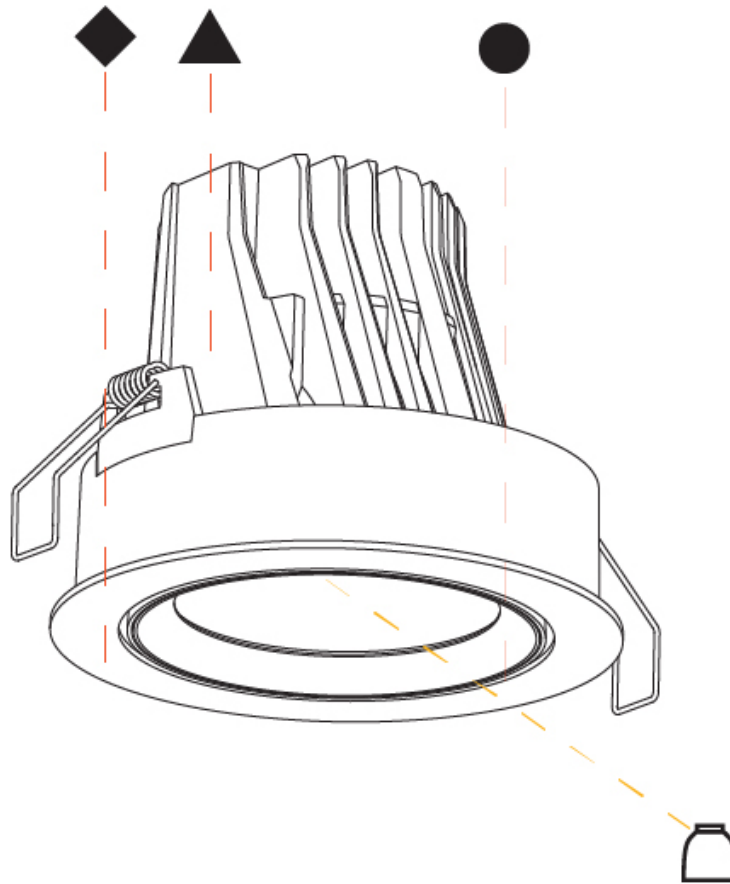

MECHANIQ ROUND RECESSED

A35040-

PROJECT

TYPE

SPECIFIER

QUANTITY

DATE

A