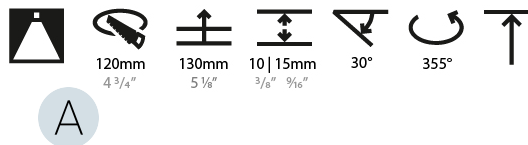

GENERAL

Series: Mechaniq Round
Brand: Prolicht
Division: Architectural
Mounting Type: Recessed
Mounting Location: Ceiling
Subcategory: Downlight

PHYSICAL

Shape: Round
Diameter (mm): 130
Diameter (in): 5 1/8
Height (mm): 108
Height (in): 4 1/4
Ceiling Thickness (mm): 10 / 12.5 / 15
Ceiling Thickness (in): 3/8 or 1/2 or 9/16
Min. Recessing Depth (mm): 130
Min. Recessing Depth (in): 5 1/8
Light Distribution: Adjustable / Downlight
Weight (kg): 0.707
Weight (lbs): 1.56
Fixture Finish: SSR / BKV / CWI / CRY / HAB / UFT / ITA / RUA / FTG / MYG / LOD / PUS / FRO / FUP / KIA / POP / BLS / SPG / MEY / GOH / GUM / CHC / COM / ABZ / JAG / OBR / MOS / ROR
Fixture Material: Aluminum Die Cast
Cut-out Measurements: 120mm / 4 3/4"

ELECTRICAL

Lamp Type: LED (Zhaga Standard)
Input Wattage (W): 28.6
Total Output Wattage (W): 26
Dimming: Tri-Mode (Non-Dimming and Phase Dimming (120Vac only) and 0-10V Dimming)
Driver Included: No
Driver Location: Recessed Housing
Driver Type: Constant Current - Universal
Driver Class: Class 2
Housing: See components
Input Voltage (V): 120 - 277
Constant Current (MA): 700

LED

Number of LEDs: 1
Color Temperature (°K): 2700 / 3000 / 3500 / 4000
Max. Delivered Lumen (lm): 2960 / 3030 / 3185 / 3250
CRI: >90 CRI
Lamp Life (hrs): 50000

OPTICAL

Reflector°: 18 / 26 / 40
Adjustability: Rotational 355°; Tilt 30°

RATINGS AND CERTIFICATIONS

Certified By: Certified for North American Standards
IP rating: IP20