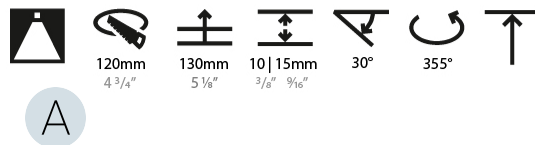

GENERAL

Series: Mechniq Round
Brand: Prolicht
Division: Architectural
Mounting Type: Recessed
Mounting Location: Ceiling
Subcategory: Downlight

PHYSICAL

Shape: Round
Diameter (mm): 130
Diameter (in): 5 1/8
Height (mm): 108
Height (in): 4 1/4
Ceiling Thickness (mm): 10 / 12.5 / 15
Ceiling Thickness (in): 3/8 or 1/2 or 9/16
Min. Recessing Depth (mm): 130
Min. Recessing Depth (in): 5 1/8
Light Distribution: Adjustable / Downlight
Weight (kg): 0.707
Weight (lbs): 1.56
Fixture Finish: SSR / BKV / CWI / CRY / HAB / UFT / ITA / RUA / FTG / MYG / LOD / PUS / FRO / FUP / KIA / POP / BLS / SPG / MEY / GOH / GUM / CHC / COM / ABZ / JAG / OBR / MOS / ROR
Fixture Material: Aluminum Die Cast
Cut-out Measurements: 120mm / 4 3/4"

ELECTRICAL

Lamp Type: LED (Zhaga Standard)
Total Output Wattage (W): 12 / 15
Dimming: Tri-Mode (Non-Dimming and Phase Dimming (120Vac only) and 0-10V Dimming)
Driver Included: No
Driver Location: Recessed Housing
Driver Type: Constant Current - Universal
Housing: See components
Input Voltage (V): 120 - 277
Constant Current (MA): 350

LED

Number of LEDs: 1
Color Temperature (°K): 2700 / 3000 / 3500 / 4000
Max. Delivered Lumen (lm): 830 / 930 / 1010 / 1030
CRI: >90 CRI
Lamp Life (hrs): 50000

OPTICAL

Reflector°: 8
Adjustability: Rotational 355°, Tilt 30°

RATINGS AND CERTIFICATIONS

Certified By: Certified for North American Standards
IP rating: IP20