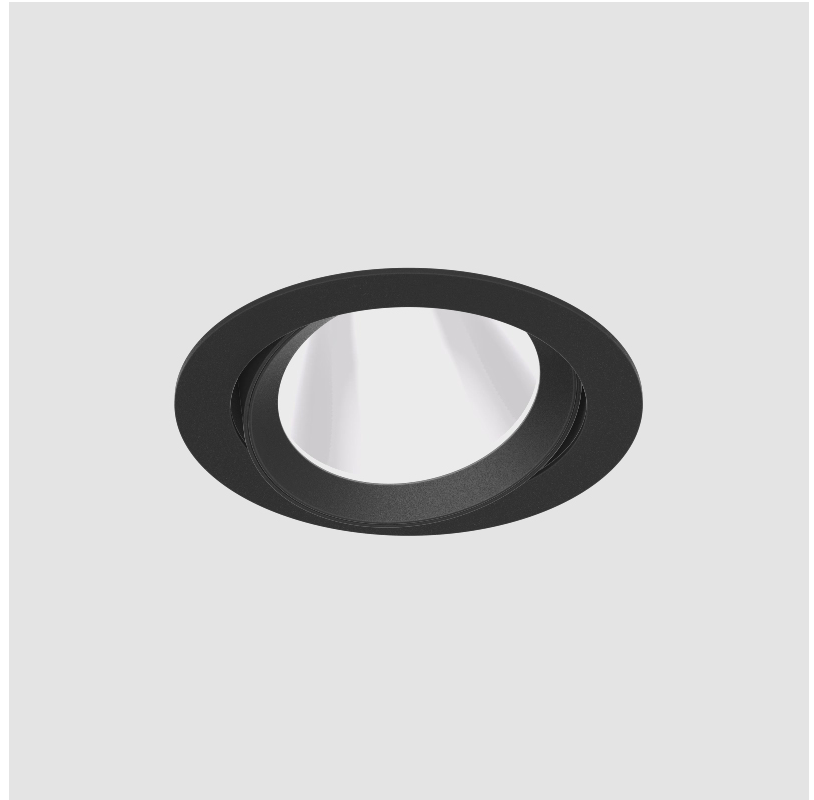

GENERAL

Series: Mechniq Round
Brand: Prolicht
Division: Architectural
Mounting Type: Recessed
Mounting Location: Ceiling
Subcategory: Downlight

PHYSICAL

Shape: Round
Diameter (mm): 130
Diameter (in): 5 1/8
Height (mm): 108
Height (in): 4 1/4
Ceiling Thickness (mm): 10 / 12.5 / 15
Ceiling Thickness (in): 3/8 or 1/2 or 9/16
Min. Recessing Depth (mm): 130
Min. Recessing Depth (in): 5 1/8
Light Distribution: Adjustable / Downlight
Weight (kg): 0.707
Weight (lbs): 1.56
Fixture Finish: SSR / BKV / CWI / CRY / HAB / UFT / ITA / RUA / FTG / MYG / LOD / PUS / FRO / FUP / KIA / POP / BLS / SPG / MEY / GOH / GUM / CHC / COM / ABZ / JAG / OBR / MOS / ROR
Fixture Material: Aluminum Die Cast
Cut-out Measurements: 120mm / 4 3/4"

ELECTRICAL

Lamp Type: LED (Zhaga Standard)
Total Output Wattage (W): 12 / 15
Dimming: Tri-Mode (Non-Dimming and Phase Dimming (120Vac only) and 0-10V Dimming)
Driver Included: No
Driver Location: Recessed Housing
Driver Type: Constant Current - Universal
Housing: See components
Input Voltage (V): 120 - 277
Constant Current (MA): 350

LED

Number of LEDs: 1
Color Temperature (°K): 2700 / 3000 / 3500 / 4000
Max. Delivered Lumen (lm): 830 / 930 / 1010 / 1030
CRI: >90 CRI
Lamp Life (hrs): 50000

OPTICAL

Reflector°: 8
Adjustability: Rotational 355°, Tilt 30°

RATINGS AND CERTIFICATIONS

Certified By: Certified for North American Standards
IP rating: IP20