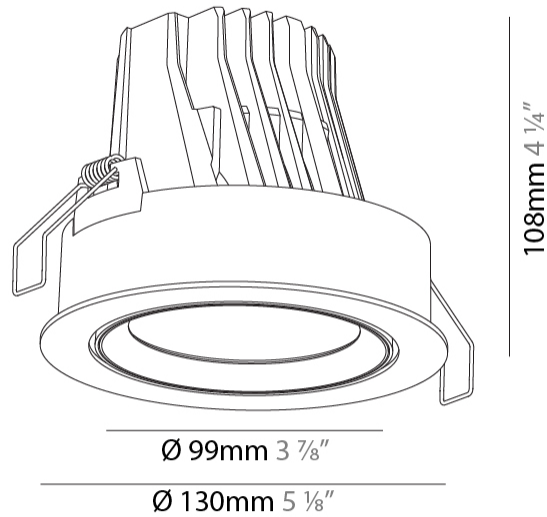

GENERAL

Series: Mechniq Round
Brand: Prolicht
Division: Architectural
Mounting Type: Recessed
Mounting Location: Ceiling
Subcategory: Downlight

PHYSICAL

Shape: Round
Diameter (mm): 130
Diameter (in): 5 1/8
Height (mm): 108
Height (in): 4 1/4
Ceiling Thickness (mm): 10 / 12.5 / 15
Ceiling Thickness (in): 3/8 or 1/2 or 9/16
Min. Recessing Depth (mm): 130
Min. Recessing Depth (in): 5 1/8
Light Distribution: Adjustable / Downlight
Weight (kg): 0.707
Weight (lbs): 1.56
Fixture Finish: SSR / BKV / CWI / CRY / HAB / UFT / ITA / RUA / FTG / MYG / LOD / PUS / FRO / FUP / KIA / POP / BLS / SPG / MEY / GOH / GUM / CHC / COM / ABZ / JAG / OBR / MOS / ROR
Fixture Material: Aluminum Die Cast
Cut-out Measurements: 120mm / 4 3/4"

ELECTRICAL

Lamp Type: LED (Zhaga Standard)
Total Output Wattage (W): 12 / 15
Dimming: Tri-Mode (Non-Dimming and Phase Dimming (120Vac only) and 0-10V Dimming)
Driver Included: No
Driver Location: Recessed Housing
Driver Type: Constant Current - Universal
Housing: See components
Input Voltage (V): 120 - 277
Constant Current (MA): 350

LED

Number of LEDs: 1
Color Temperature (°K): 2700 / 3000 / 3500 / 4000
Max. Delivered Lumen (lm): 830 / 930 / 1010 / 1030
CRI: >90 CRI
Lamp Life (hrs): 50000

OPTICAL

Reflector°: 8
Adjustability: Rotational 355°, Tilt 30°

RATINGS AND CERTIFICATIONS

Certified By: Certified for North American Standards
IP rating: IP20